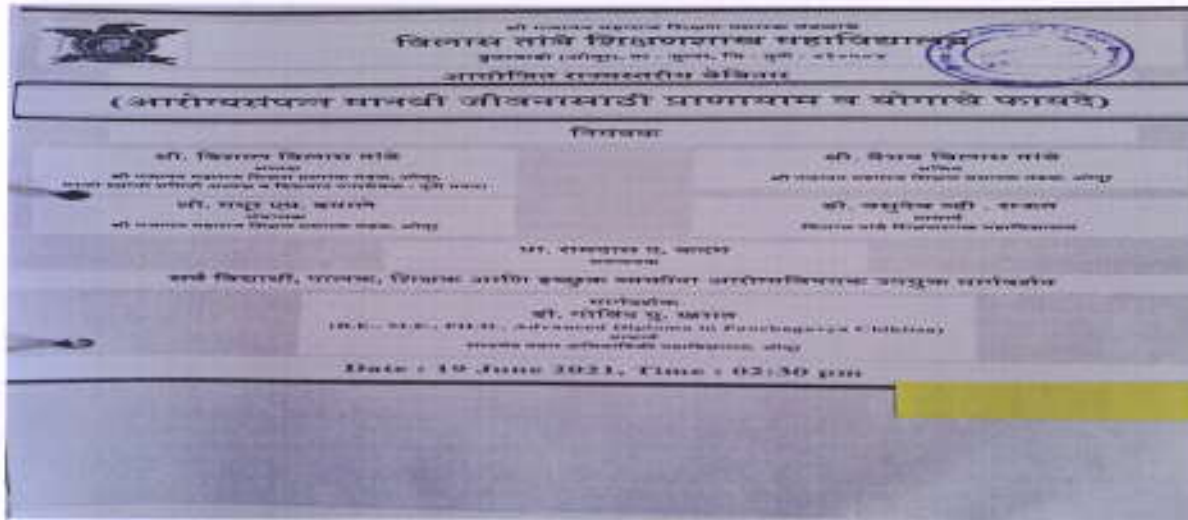

Online Yoga Celebrations:

Online Yoga Celebrations:19/6/21